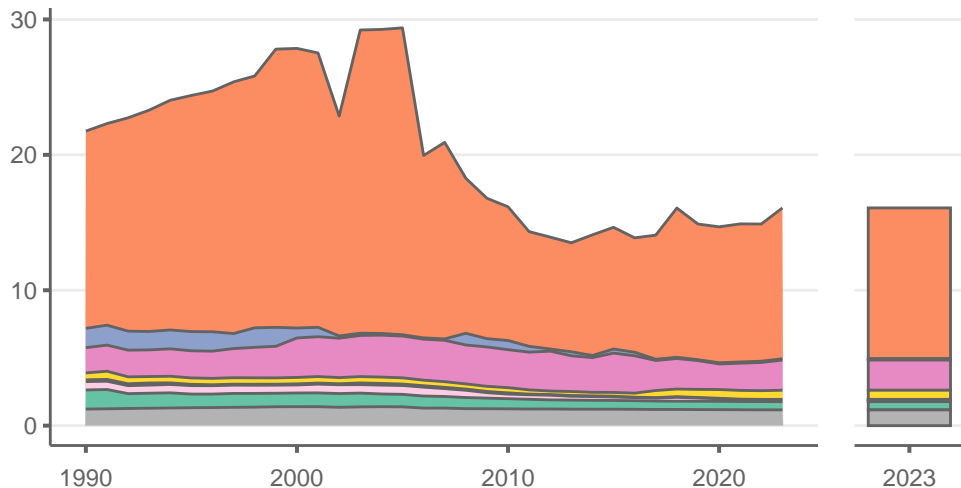

# Puerto Rico

Greenhouse gas emissions (MtCO<sub>2</sub>e/year)

Sectors & shares of gross emissions in 2023

Puerto Rico released an estimated 16.1 MtCO<sub>2</sub>e in 2023 (excl. LULUCF), a change of +8 % compared to the previous year. Per capita GHG emissions were 5 tCO<sub>2</sub>e in 2023. Cumulative CO<sub>2</sub> emissions since 1850 were 0 GtCO<sub>2</sub>, or about 0% of global emissions to date. Sources: EDGAR v9, GCB 2023, UNFCCC, Grassi et al. 2021