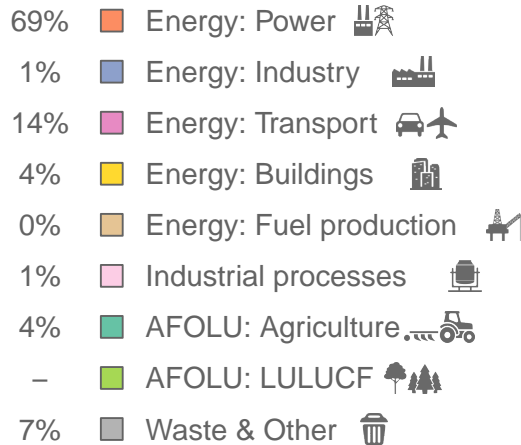

# Puerto Rico

Greenhouse gas emissions (MtCO<sub>2</sub>e/year)

Sectors & shares of gross emissions in 2023

Puerto Rico released an estimated 16.1 MtCO<sub>2</sub>e in 2023 (excl. LULUCF), a change of +8 % compared to the previous year. Per capita GHG emissions were 5 tCO<sub>2</sub>e in 2023. Cumulative CO<sub>2</sub> emissions since 1850 were 0 GtCO<sub>2</sub>, or about 0% of global emissions to date. Sources: EDGAR v9, GCB 2023, UNFCCC, Grassi et al. 2021